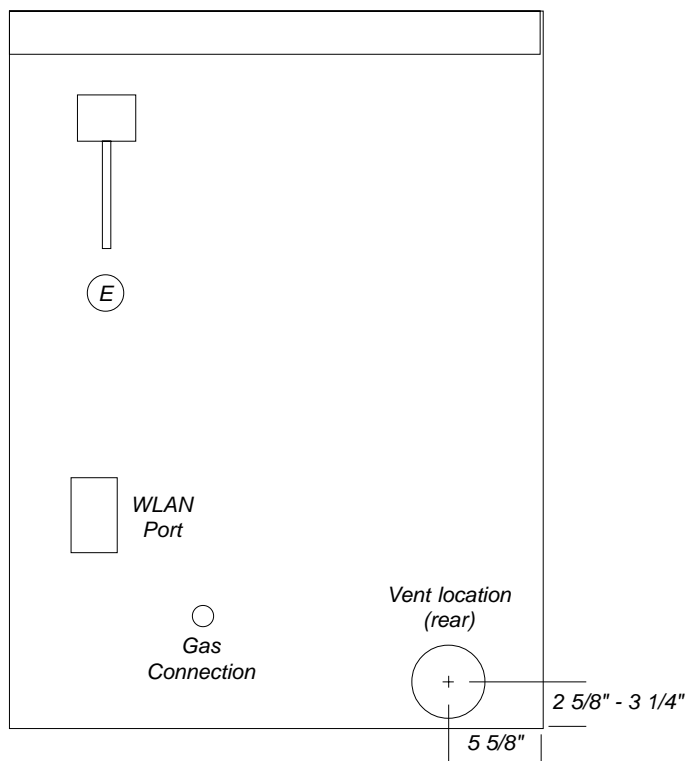

Product Dimensions

Gas Tumble Dryer

T9822

IMPORTANT INFORMATION

Please note that these units are left hinged only and cannot be reversed

Location Codes

- E - 120 Volt - 15 Amp - 5 foot 3 -wire molded plug power supply connects upper right rear (NEMA 5-15)
- G - 1/2" Gas connection (3/8" flare required) connect lower center
- V - 4" Vent connect lower left rear

Notes

- All installations must be done in accordance with local codes

NOTE: Drawing is not to scale.
SPECIFICATION SHEETS 150410

Product Dimensions

Gas Tumble Dryer

T9822

Rear View

Side View

Location Codes

- E - 120 Volt - 15 Amp - 5 foot 3 -wire molded plug power supply connects upper right rear (NEMA 5-15)
- G - 1/2" Gas connection (3/8" flare required) connects lower center
- V - 4" Vent connects lower left rear

NOTE: Drawing is not to scale.
SPECIFICATION SHEETS 150410