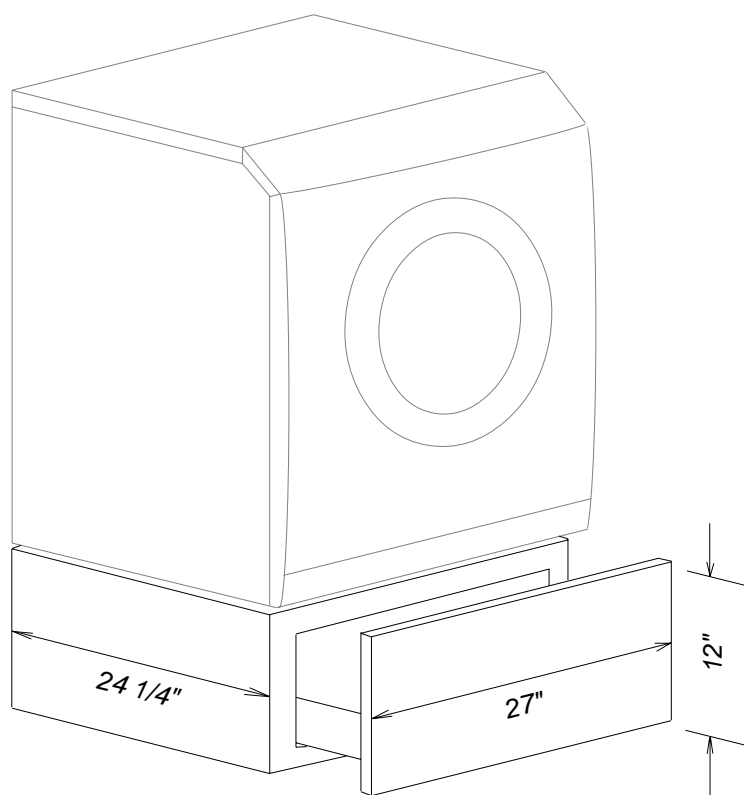

Product Dimensions

Gas Tumble Dryer

T9822

IMPORTANT INFORMATION

Please note that these units are left hinged only and cannot be reversed

Location Codes

- E - 120 Volt - 15 Amp - 5 foot 3 -wire molded plug power supply connects upper right rear (NEMA 5-15)
- G - 1/2" Gas connection (3/8" flare required) connect lower center
- V - 4" Vent connect lower left rear

Notes

- All installations must be done in accordance with local codes

NOTE: Drawing is not to scale.
SPECIFICATION SHEETS 150410

Product Dimensions

Gas Tumble Dryer

T9822

Rear View

Side View

Notes

• All installations must be done in accordance with local codes

NOTE: Drawing is not to scale.
SPECIFICATION SHEETS 150410

Product Dimensions

Laundry Stand

WTS430

Notes

- All installations must be done in accordance with local codes

NOTE: Drawing is not to scale.
SPECIFICATION SHEETS 150410