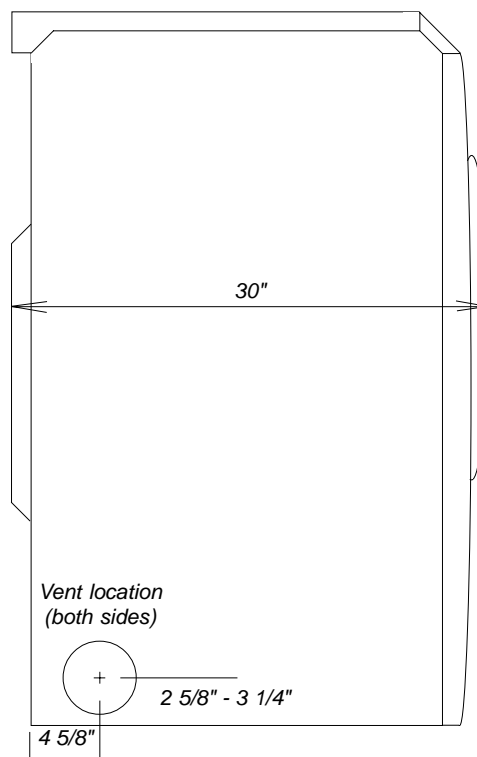

Product Dimensions

Gas Tumble Dryer

T9822

IMPORTANT INFORMATION

Please note that these units are left hinged only and cannot be reversed

Location Codes

- E - 120 Volt - 15 Amp - 5 foot 3 -wire molded plug power supply connects upper right rear (NEMA 5-15)
- G - 1/2" Gas connection (3/8" flare required) connect lower center
- V - 4" Vent connect lower left rear

Notes

- All installations must be done in accordance with local codes

NOTE: Drawing is not to scale.
SPECIFICATION SHEETS 150410

Product Dimensions

Gas Tumble Dryer

T9822

Rear View

Side View

Notes

• All installations must be done in accordance with local codes

NOTE: Drawing is not to scale.
SPECIFICATION SHEETS 150410

Product Dimensions

Laundry Stand

WTS430

Notes

- All installations must be done in accordance with local codes

NOTE: Drawing is not to scale.
SPECIFICATION SHEETS 150410