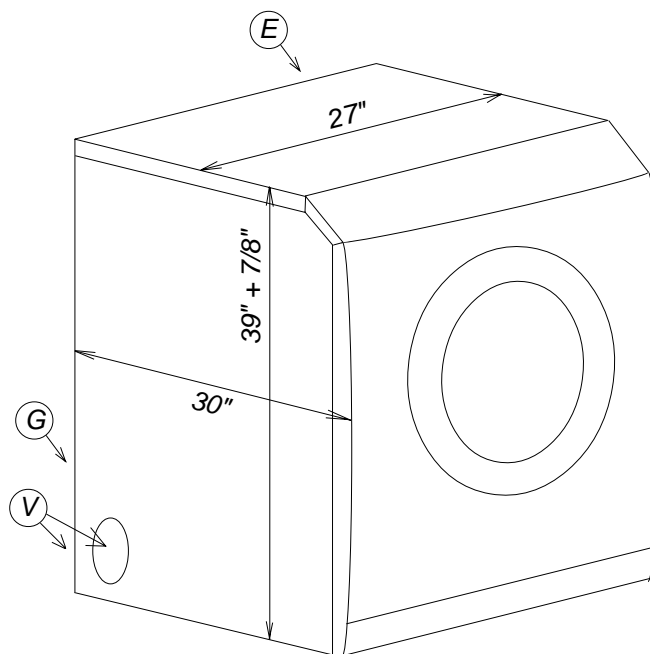

Product Dimensions

Gas Tumble Dryer

T9822

IMPORTANT INFORMATION

Please note that these units are left hinged only and cannot be reversed

Location Codes

- E - 120 Volt - 15 Amp - 5 foot 3 -wire molded plug power supply connects upper right rear (NEMA 5-15)
- G - 1/2" Gas connection (3/8" flare required) connect lower center
- V - 4" Vent connect lower left rear

Notes

- All installations must be done in accordance with local codes

NOTE: Drawing is not to scale.
SPECIFICATION SHEETS 150410

Product Dimensions

Gas Tumble Dryer

T9822

Rear View

Side View

Location Codes

- E - 120 Volt - 15 Amp - 5 foot 3 -wire molded plug power supply connects upper right rear (NEMA 5-15)
- G - 1/2" Gas connection (3/8" flare required) connects lower center
- V - 4" Vent connects lower left rear

NOTE: Drawing is not to scale.
SPECIFICATION SHEETS 150410